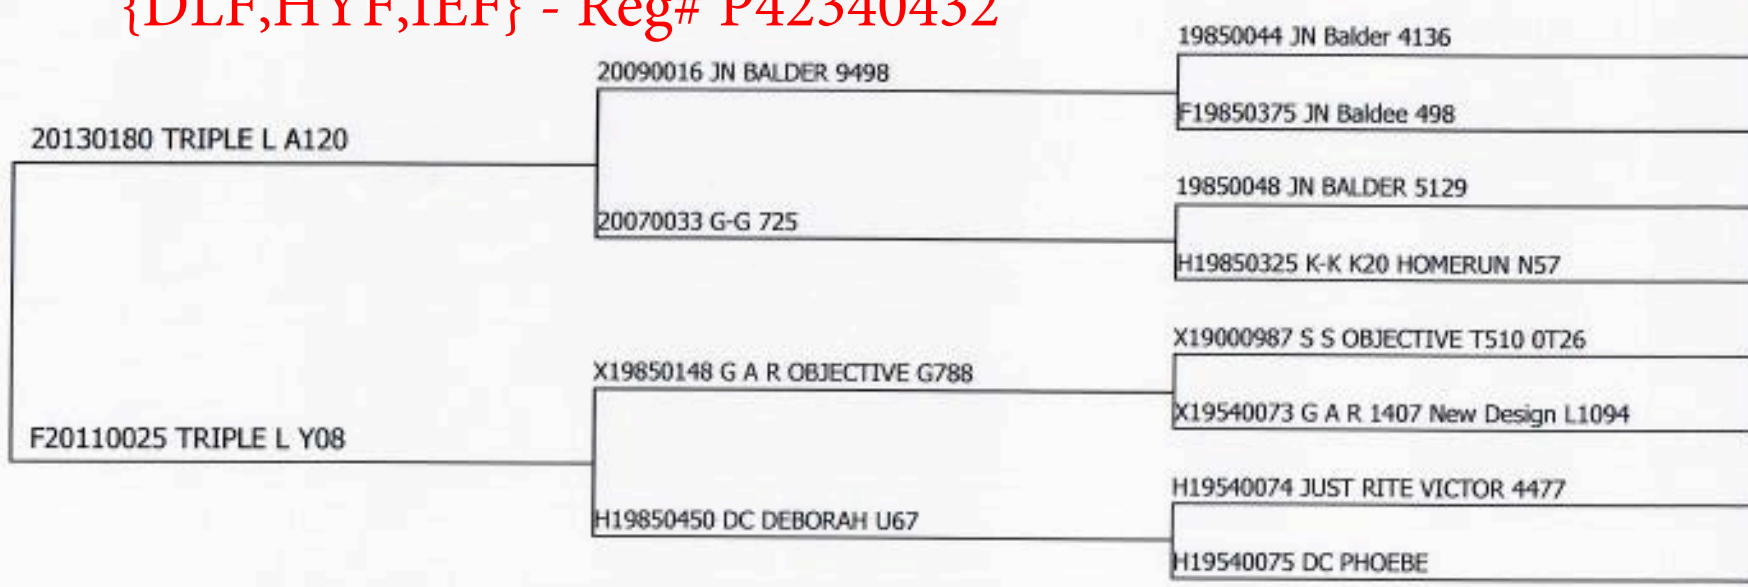

Tattoo/Brand: LE 0496 RH 3H

Registration Date: 7/19/2016

Foreign Registration 1:

Birth Date: 1/26/2016

Service Type: NS

Foreign Registration 2: -

Sex: Cow

Twin: No

DNA on File:

Horn: Polled

Color: BLK WF

Lot 46

Bred to ILR Hometown 1408 ET

{DLF,HYF,IEF} - Reg# P42340432

Coat Color Test: HOMBLK

Percent Hereford: 62.89

Registration Number: 20160047

Name: 3H MISS D500

Tattoo/Brand: LE D500, RH 3H

Birth Date: 2/11/2016

Sex: Cow

Horn: Horned

Color: BLK WF

CurrentStatus: Active