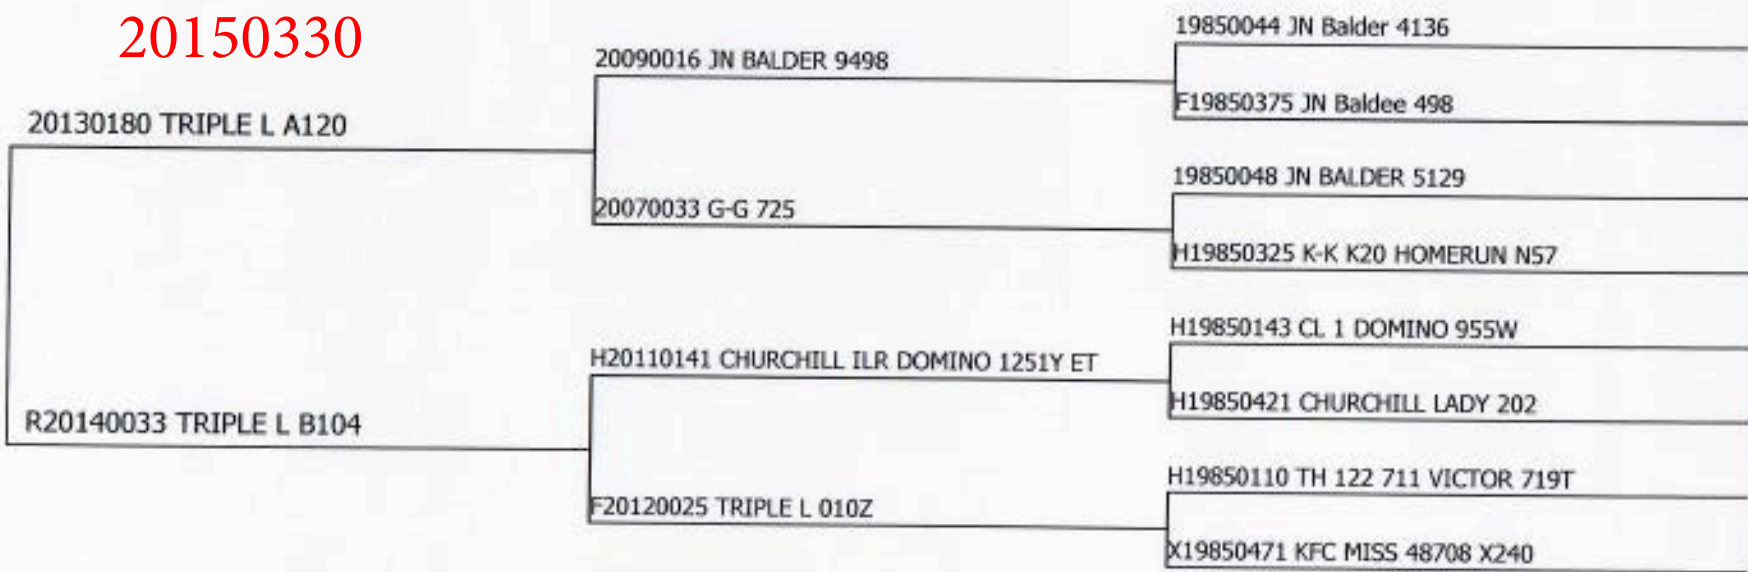

Certificate of Registration - World Black Hereford Association

Registration Number: 20160047

Name: 3H MISS D500

Tattoo/Brand: LE D500, RH 3H

Birth Date: 2/11/2016

Sex: Cow

Horn: Horned

Color: BLK WF

CurrentStatus: Active

Registration Status: Registered

Registration Date: 7/19/2016

Service Type: NS

Twin: No

Breeder: 77 - 3H Ranch

Owner: 77 - 3H Ranch

Foreign Registration 1:

Foreign Registration 2: -

DNA on File:

Coat Color Test:

Percent Hereford: 75.39

Lot 47
Bred to 3H Genesis C071 - Reg #
20150330

This animal has been accepted for entry in the World Black Hereford Pedigree Record, such acceptance being based on an application duly certified by the breeder. This certificate and entry is subject to correction or cancellation under WBHA Bylaws.

	Birth Weight	Weaning Weight	Yearling Weight	Milk	Total Maternal
Measurement	61	575	760		
Adjusted Value	61	616	748		
EPD	-1.0	47	74	20	44
Accuracy	0.23	0.09	0.02	0.02